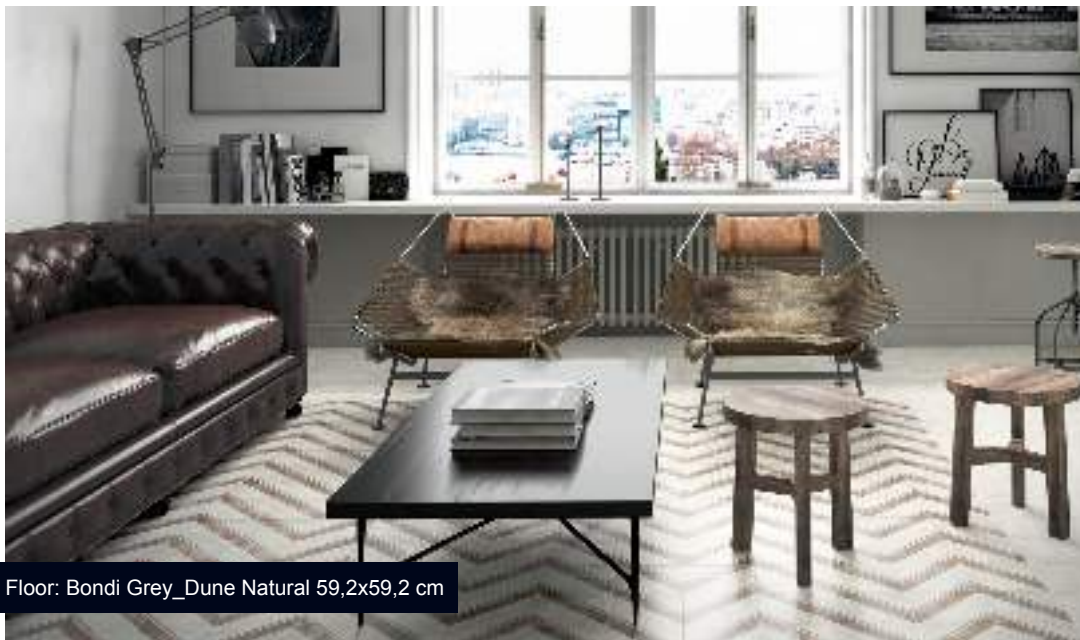

Floor: Bondi Grey_Dune Natural 59,2x59,2 cm

Skirtings | Rodapiés

Steps | Peldaños

Clase 1
R10
Natural Finish

UNE-ENV 12633
DCOF - ANSI A 137.1-2012 > 0,42

Content of recycled material
Contenido de material reciclado

Series	Format&Thickness	Unit	Boxes/Pallet	m²/Pallet	m²/Box	Pieces/Box	Kg/Pallet	Kg/Box
Bondi	59,2x59,2x0,96 cm	m²	36	50,472	1,402	4	1153	31,39
Bondi Rodapie	8x59,2 cm	pz	24	15,912	0,663	14	356	13,89