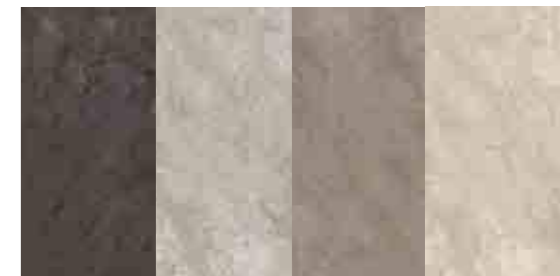

## RIVESTIMENTO IN BICOTTURA

20x50

MAGMA

STEEL

BRONZE

IVORY

**BRONZE** **IVORY**

75x75