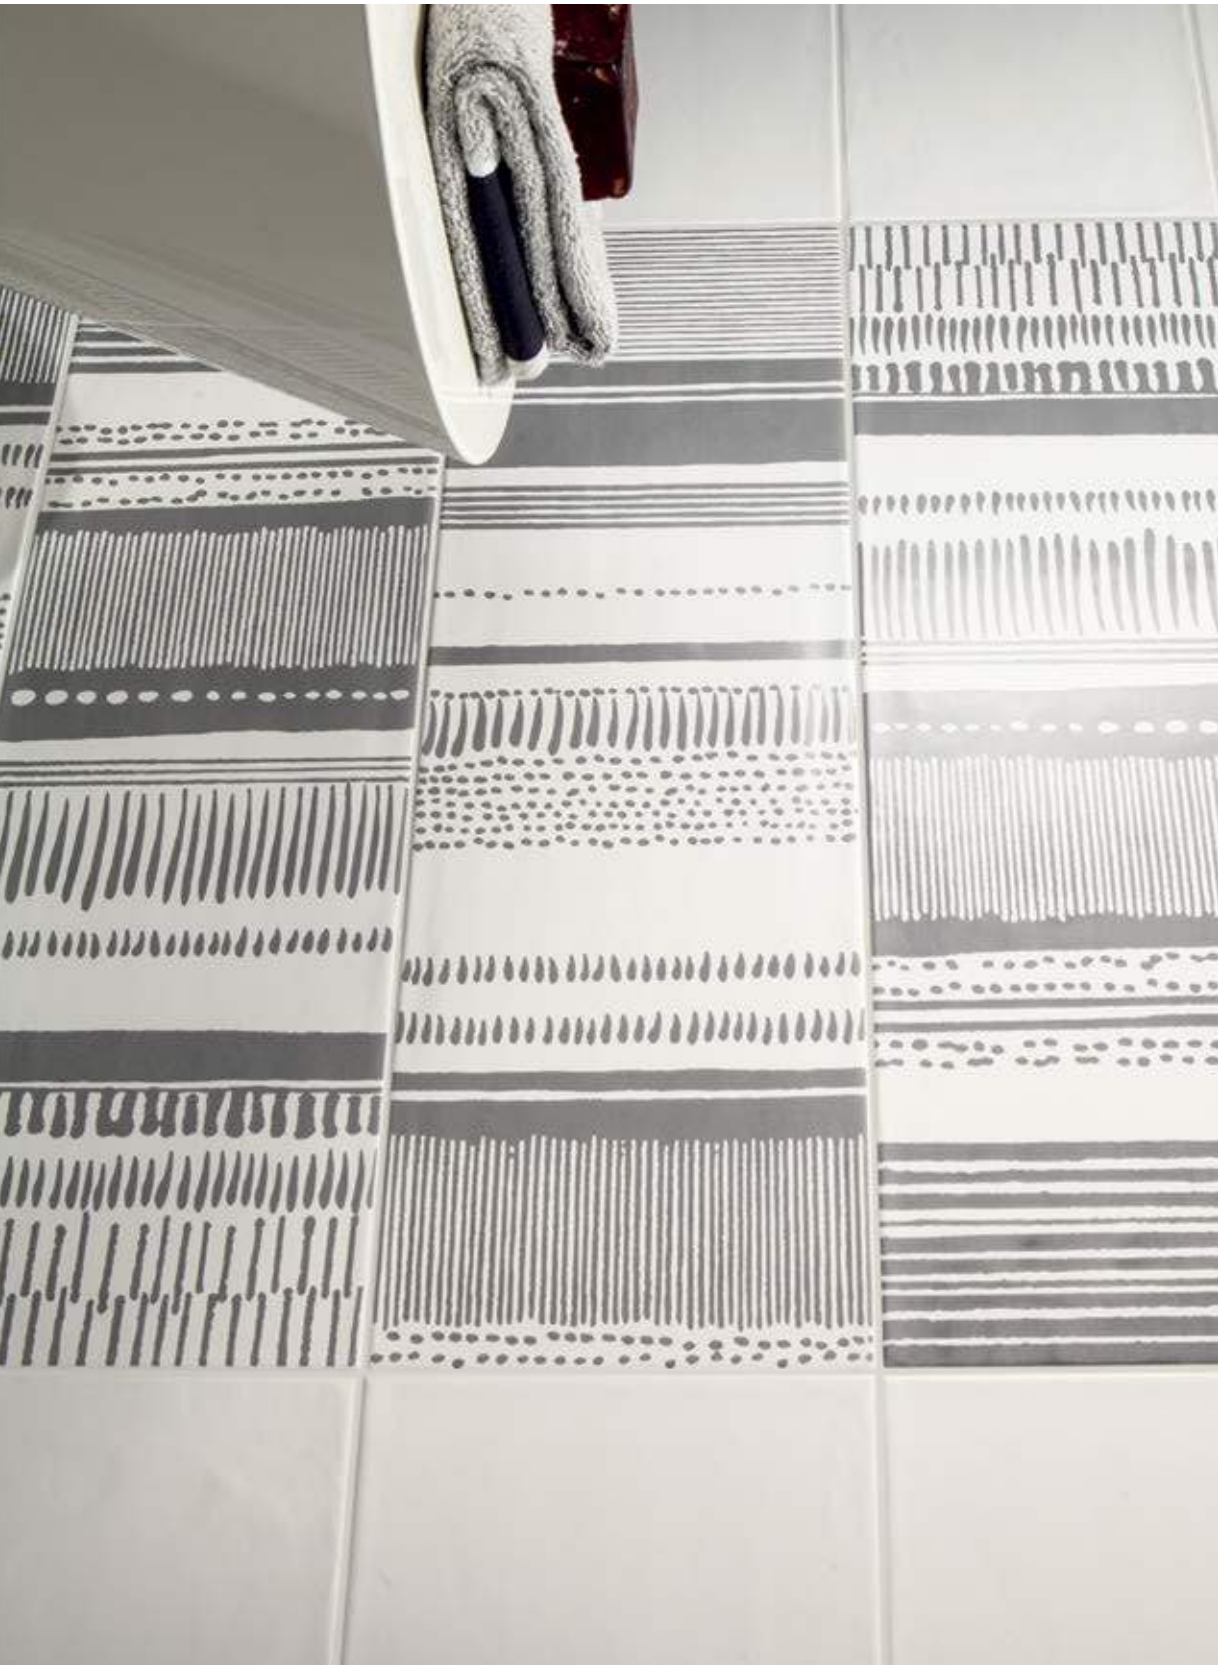

LADIES

Sand Smooth 20x60 8"x24" - Greige Smooth 10x60 4"x24" - Greige Smooth 20x60 8"x24" - Coprifilo Sand 1x20 0,4"x8"
Pietra Carsica Beige 45x90 18,2"x36,4"

Greige Smooth 10x60 4"x24"

Smooth

Inserto Ethnic Cold 20x60 8"x24" - White Smoot 20x60 8"x24"