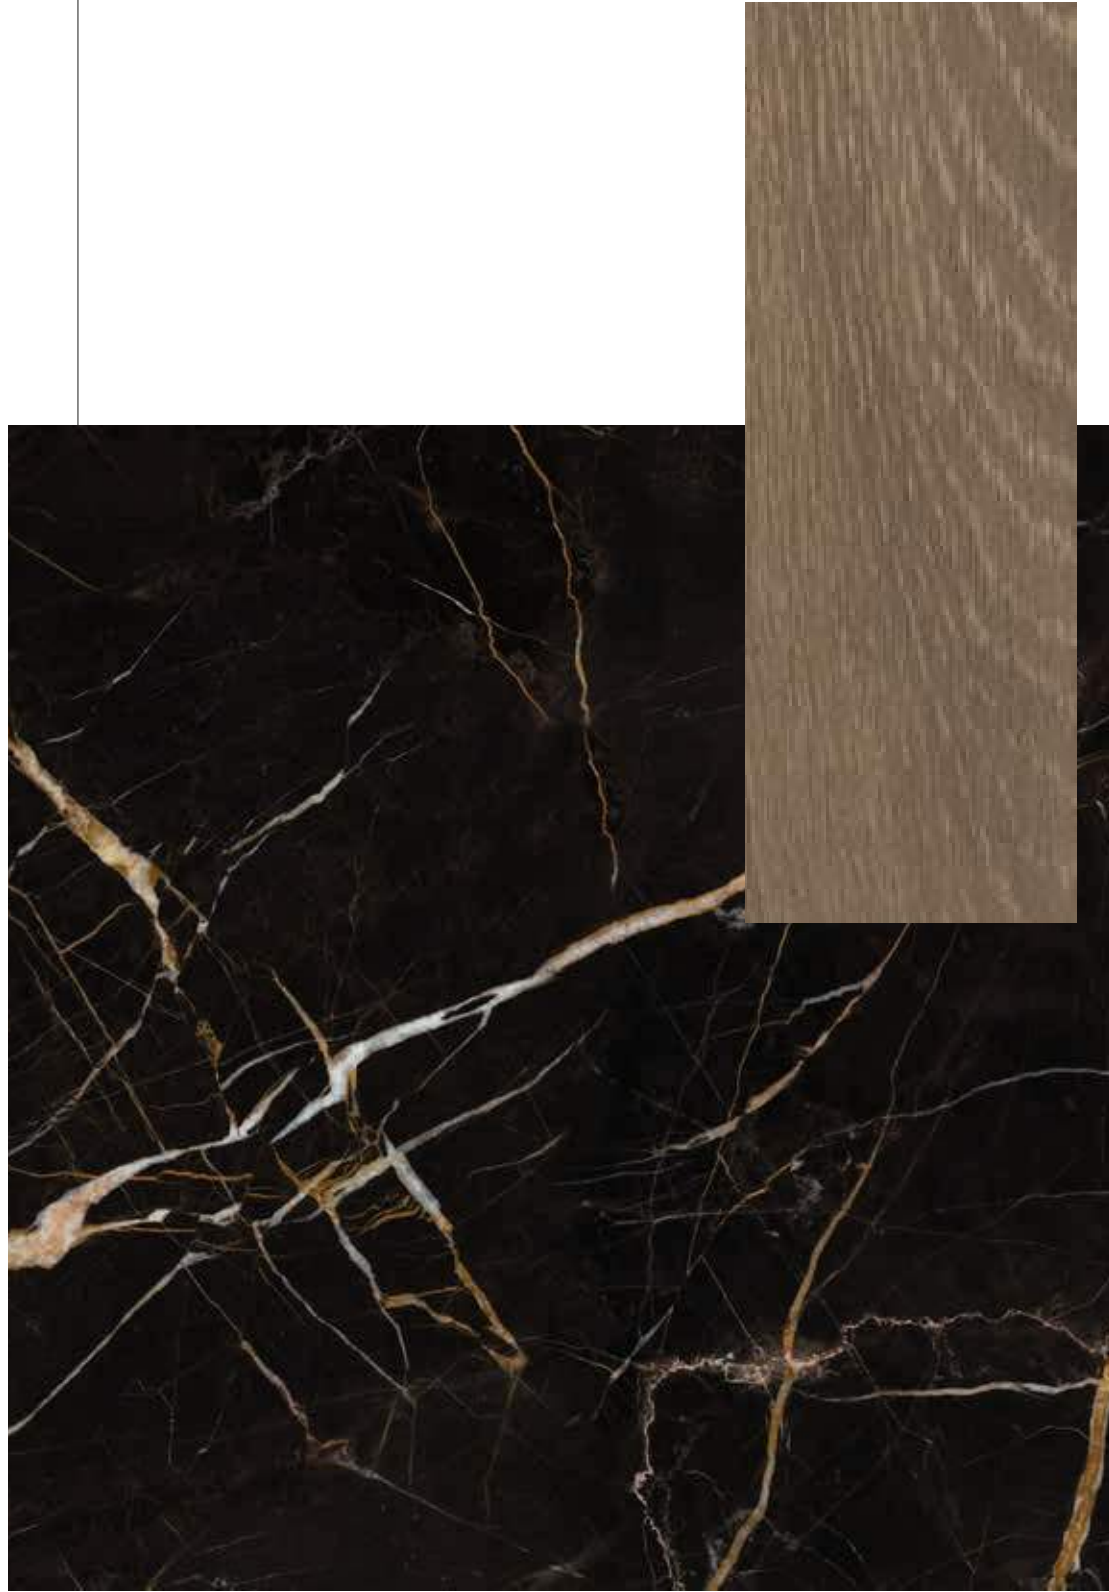

ELEMENTS LUX PORT LAURENT

e.lux port laurent lapp rt 60x60 . 24"x24"
e.natural brown nat rt 20x120 . 8"x48"