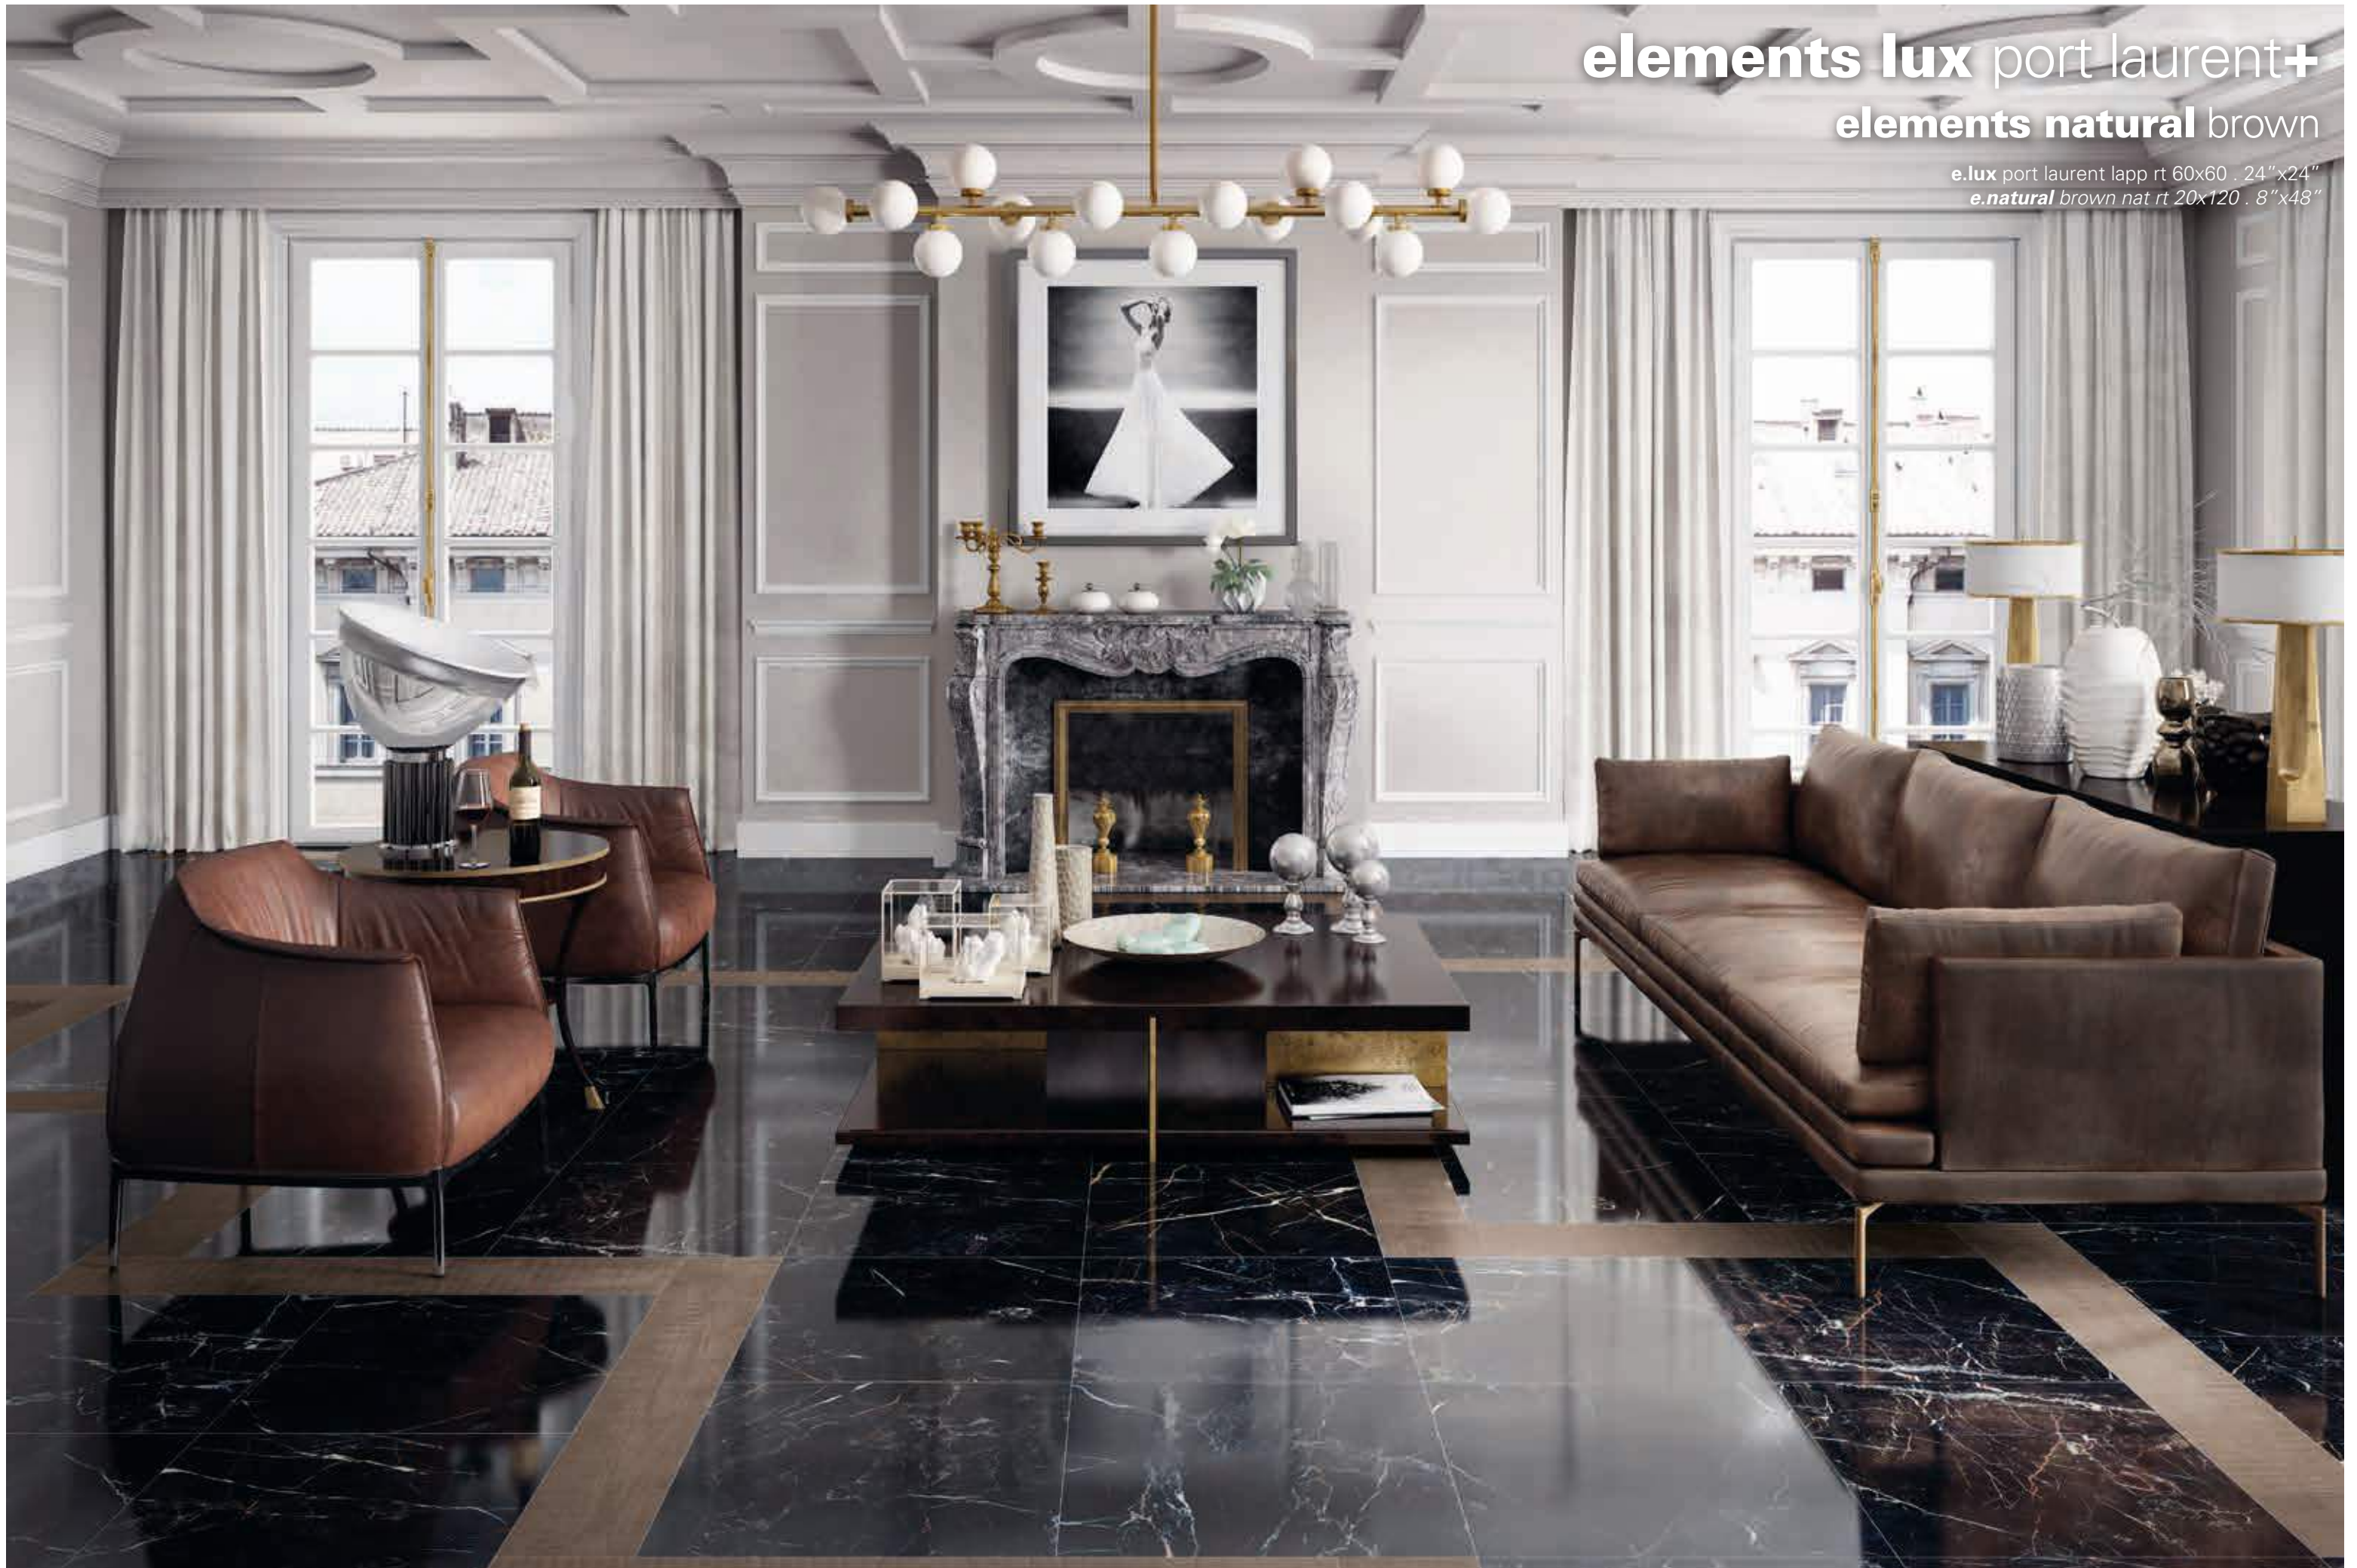

elements lux port laurent+
elements natural brown

e.lux port laurent lapp rt 60x60 . 24"x24"
e.natural brown nat rt 20x120 . 8"x48"