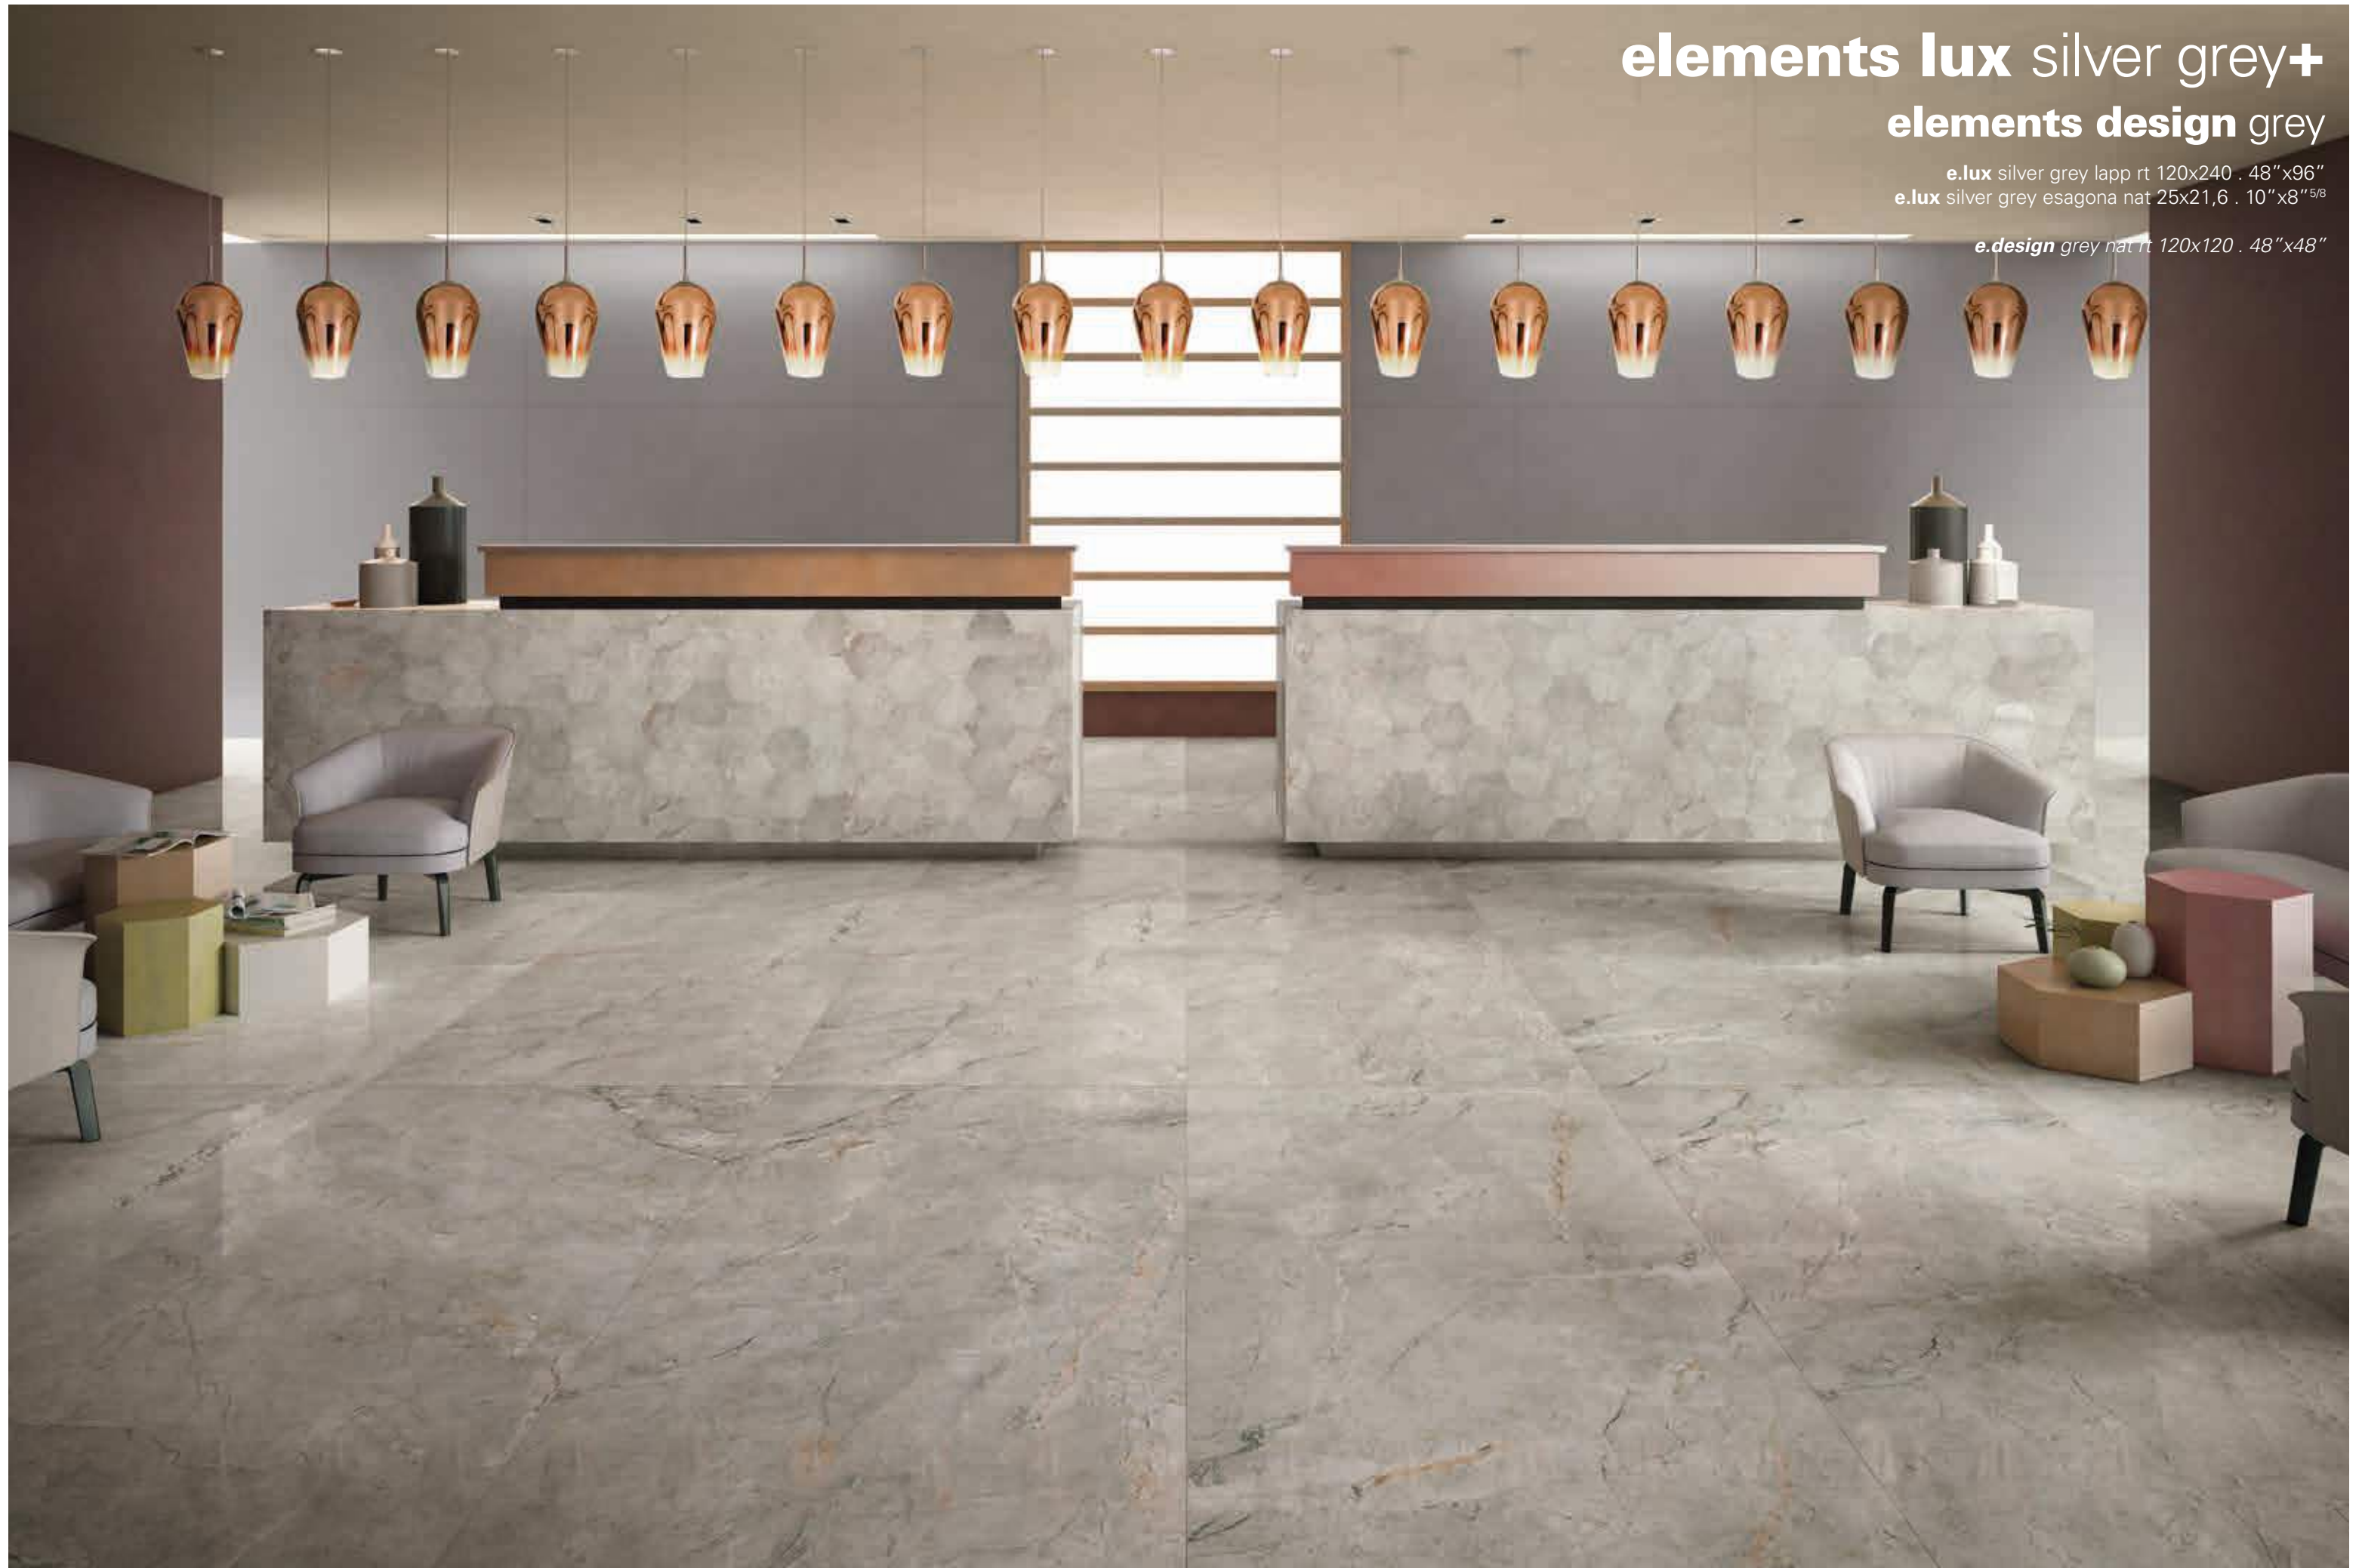

elements lux silver grey+
elements design grey

e.lux silver grey lapp rt 120x240 . 48"x96"
e.lux silver grey esagona nat 25x21,6 . 10"x8"^{5/8}

e.design grey nat rt 120x120 . 48"x48"