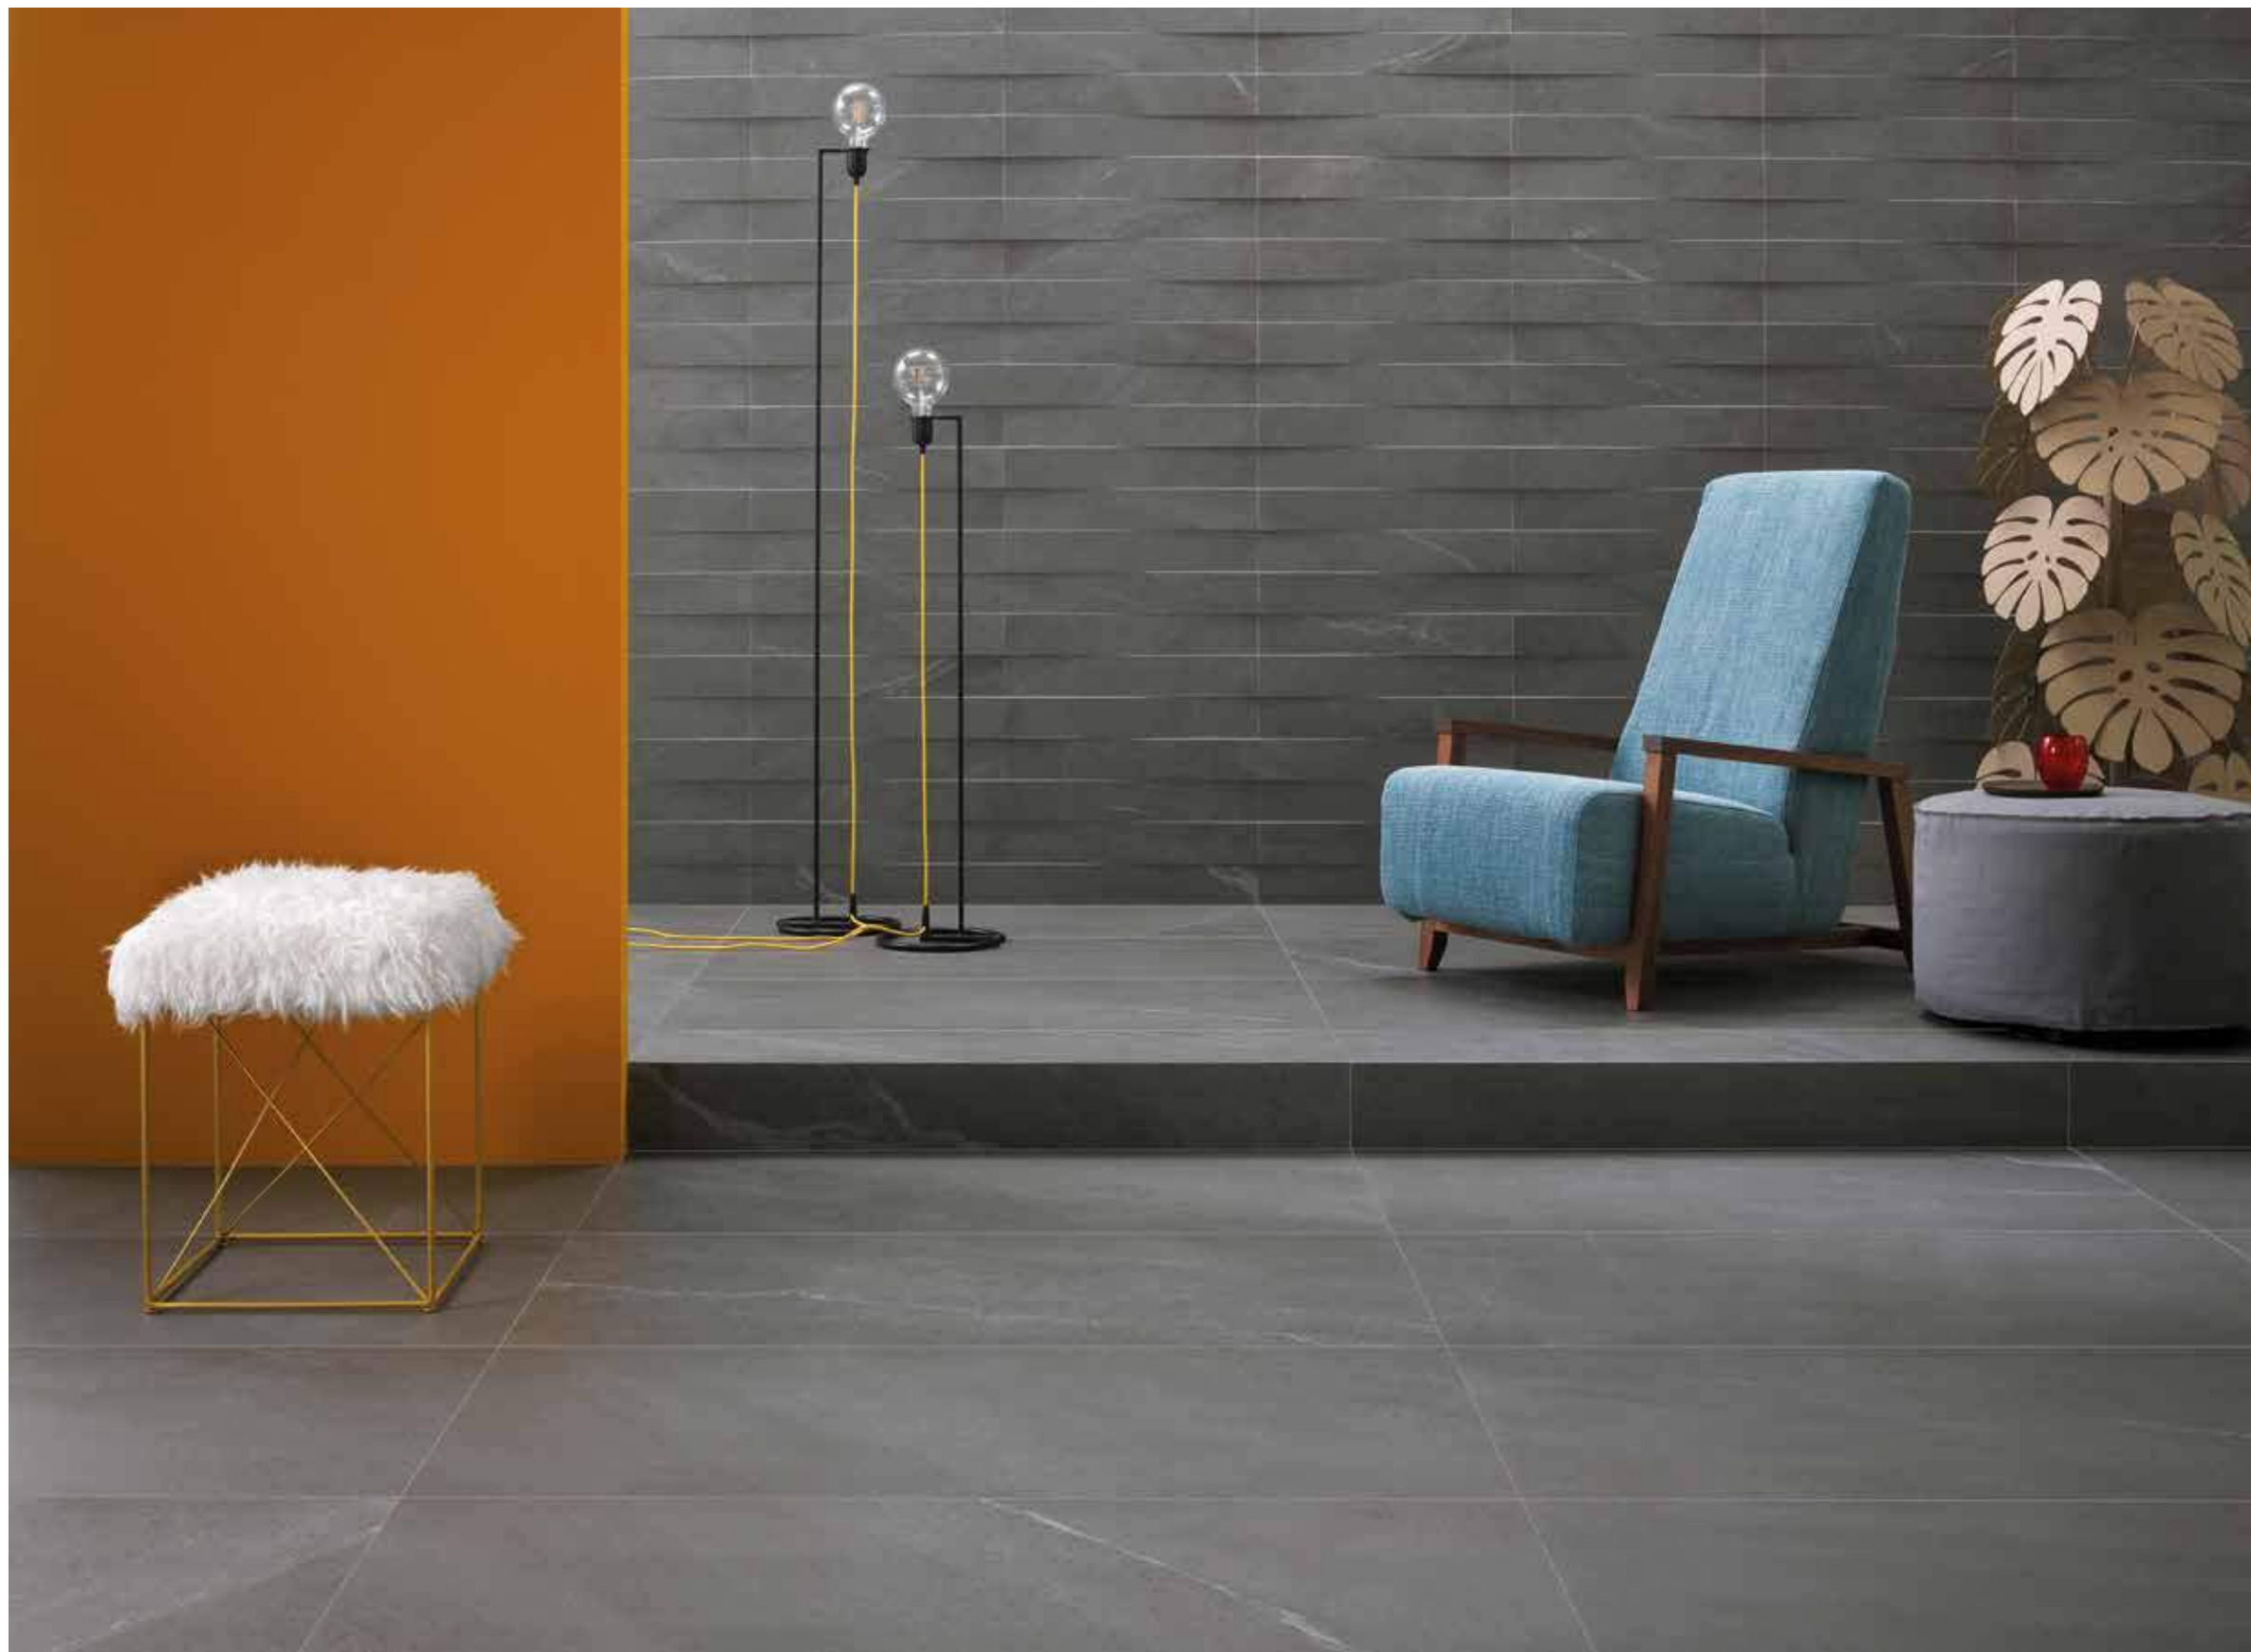

60x120 K2 20 mm
60x60 K2 20 mm
30x60 K2 20 mm

CHORUS SILVER
60x120 (24"x48")

CHORUS SILVER
30x120 (12"x48")

chorus

CHORUS BEIGE
120x120 (48\"/>

CHORUS BEIGE
60x120 (24\"/>

chorus

CHORUS GREY
60x120 (24"x48") -
LISTELLO UP 9,7x60 (3^{7/8}"x24")