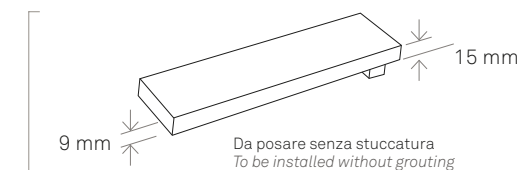

LISTELLO UP

9,7x60 (3 7/8"x24") RT 9 mm

ECLECTIC

◆ ✕ 120x278 (48"x110") RT 6 mm

◆ ✕ 120x120 (48"x48") RT 9 mm

● ◆ ✕ 60x120 (24"x48") RT 9 mm

◆ ✕ 30x120 (12"x48") RT 9 mm

● ◆ ✕ 60x60 (24"x24") RT 9 mm