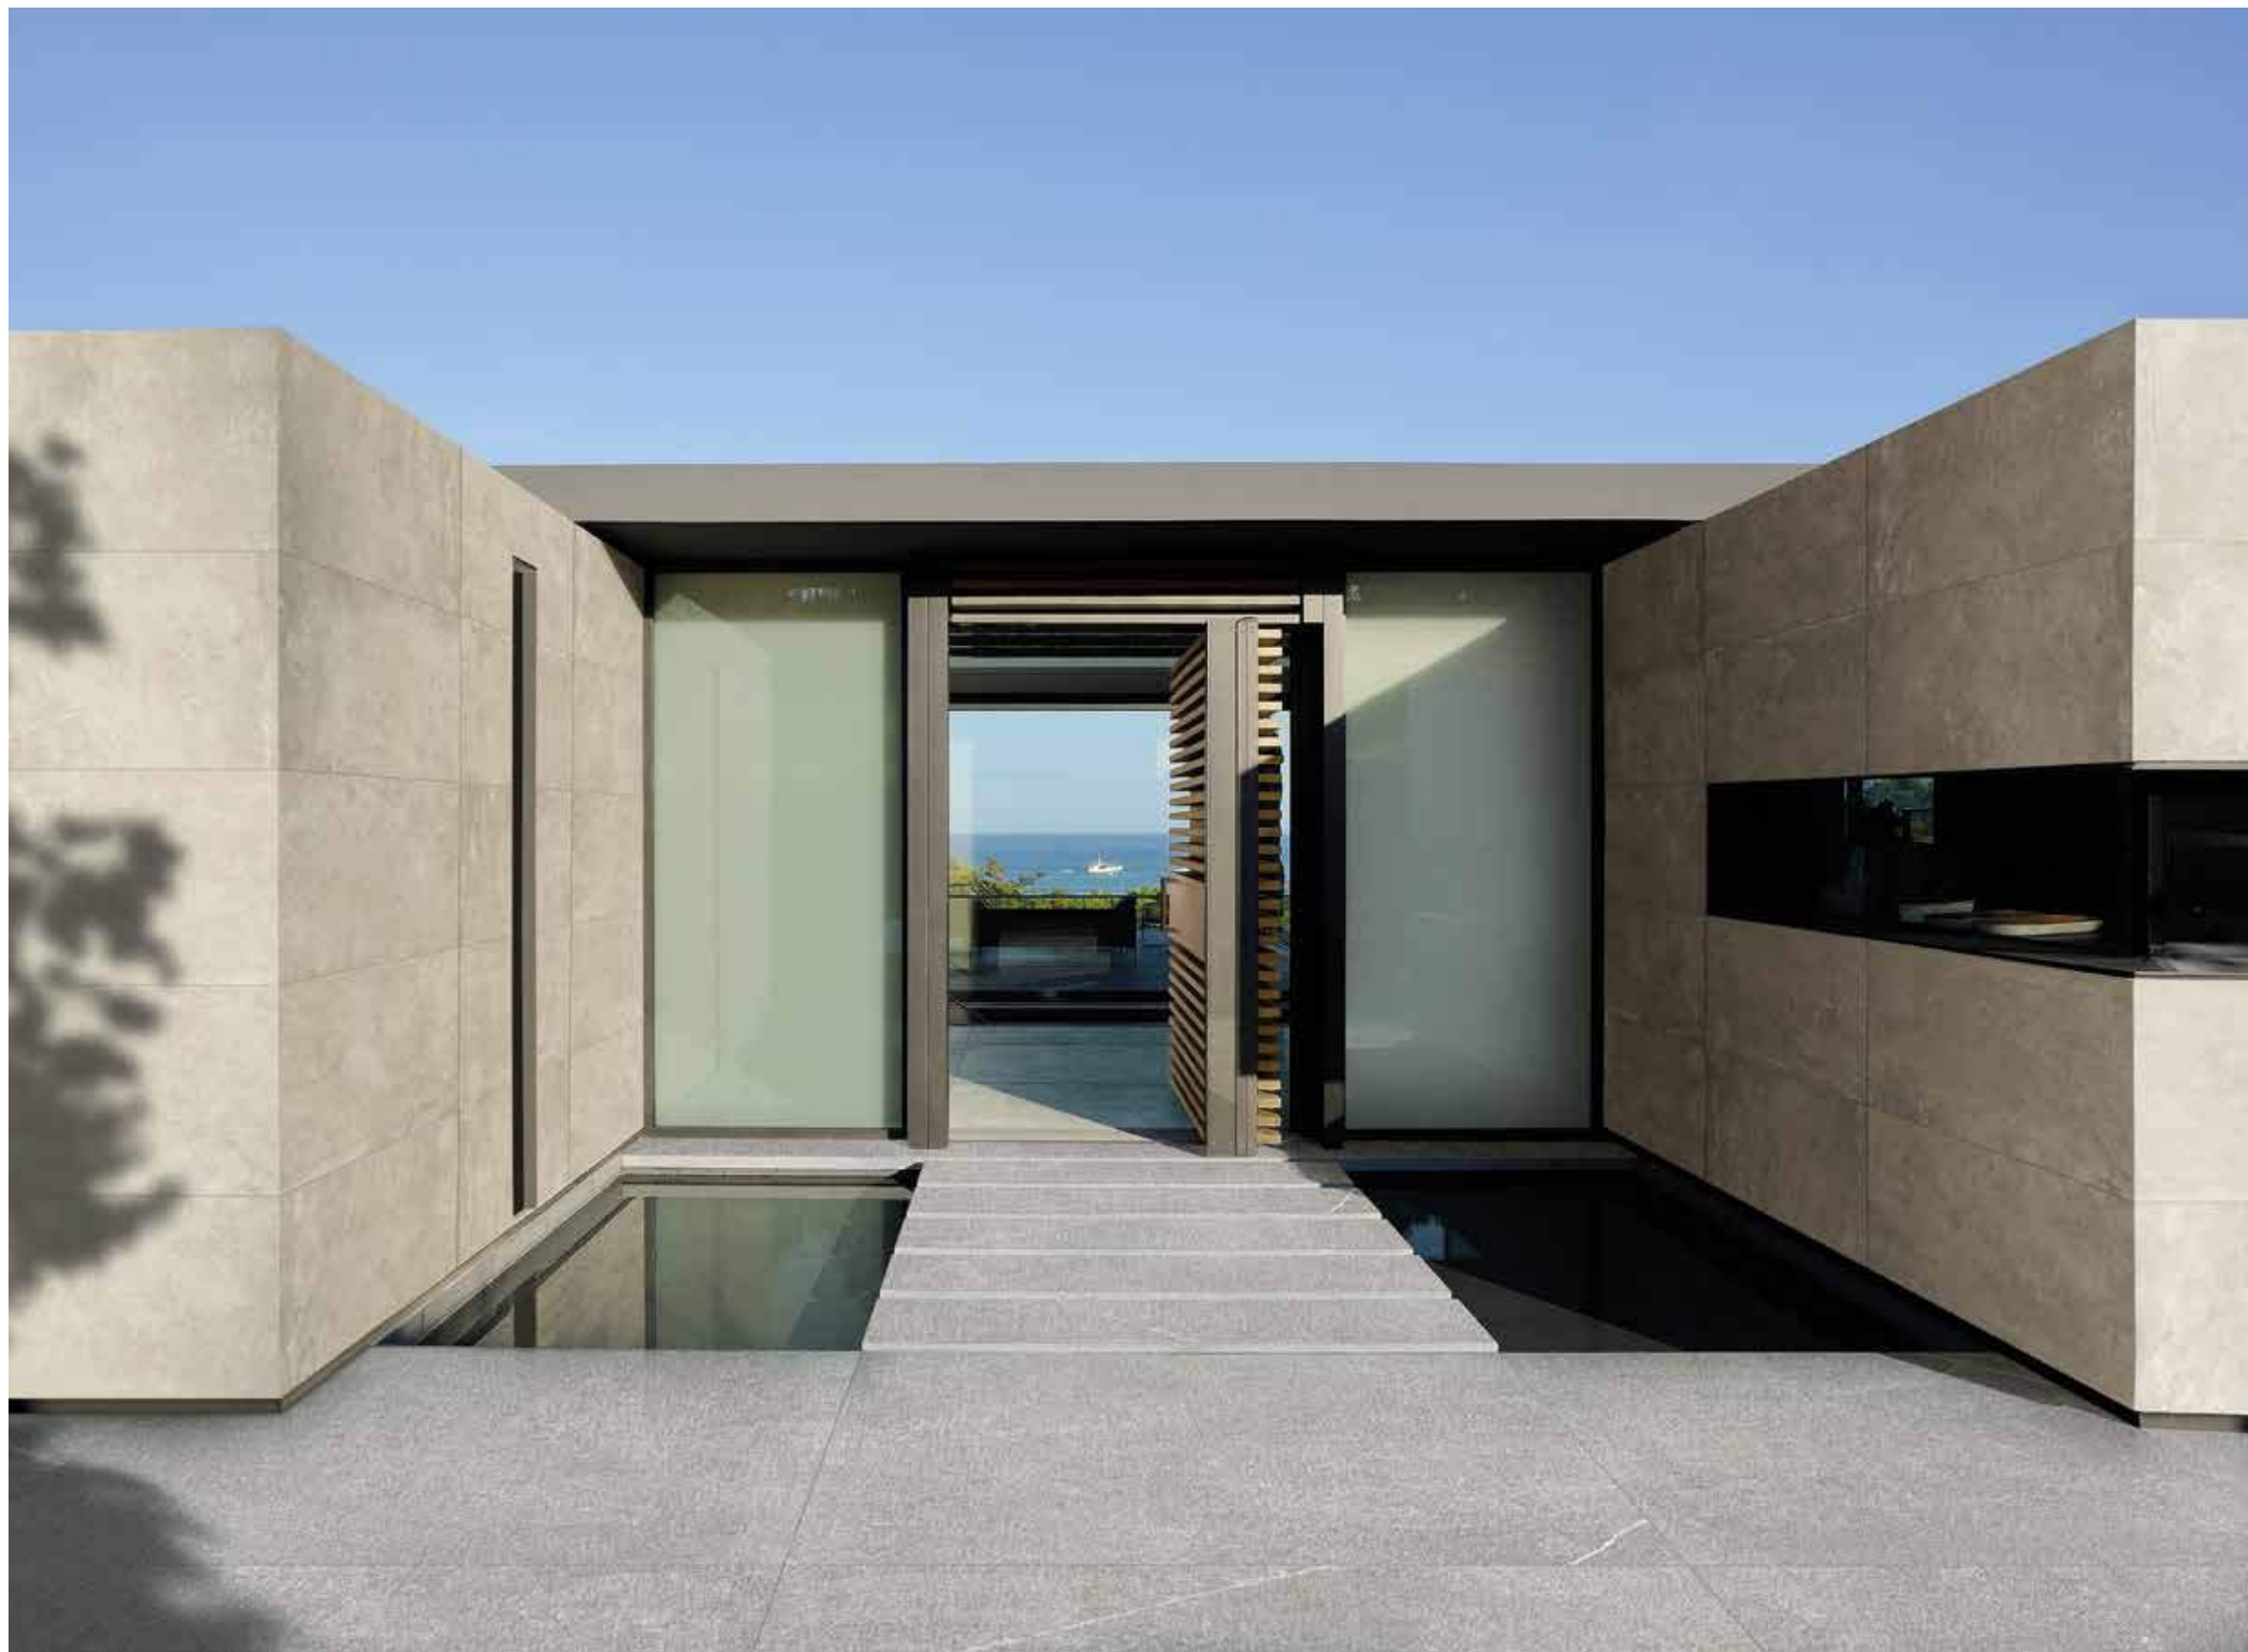

IKON SILVER
120x120 (48"x48")

IKON SILVER
120x120 (48"x48") -
ECLECTIC ONIRIC WHITE 120X278 (48"x110")

IKON BEIGE
60x120 (24"x48") -
PERCORSI SMART PIETRA DI BRESSA
120x120 (48"x48") K2 20 mm

ECLECTIC

INDOOR