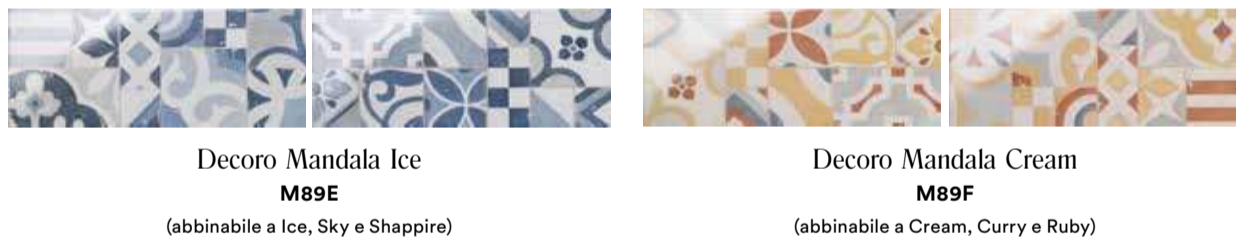

Decori · Decors