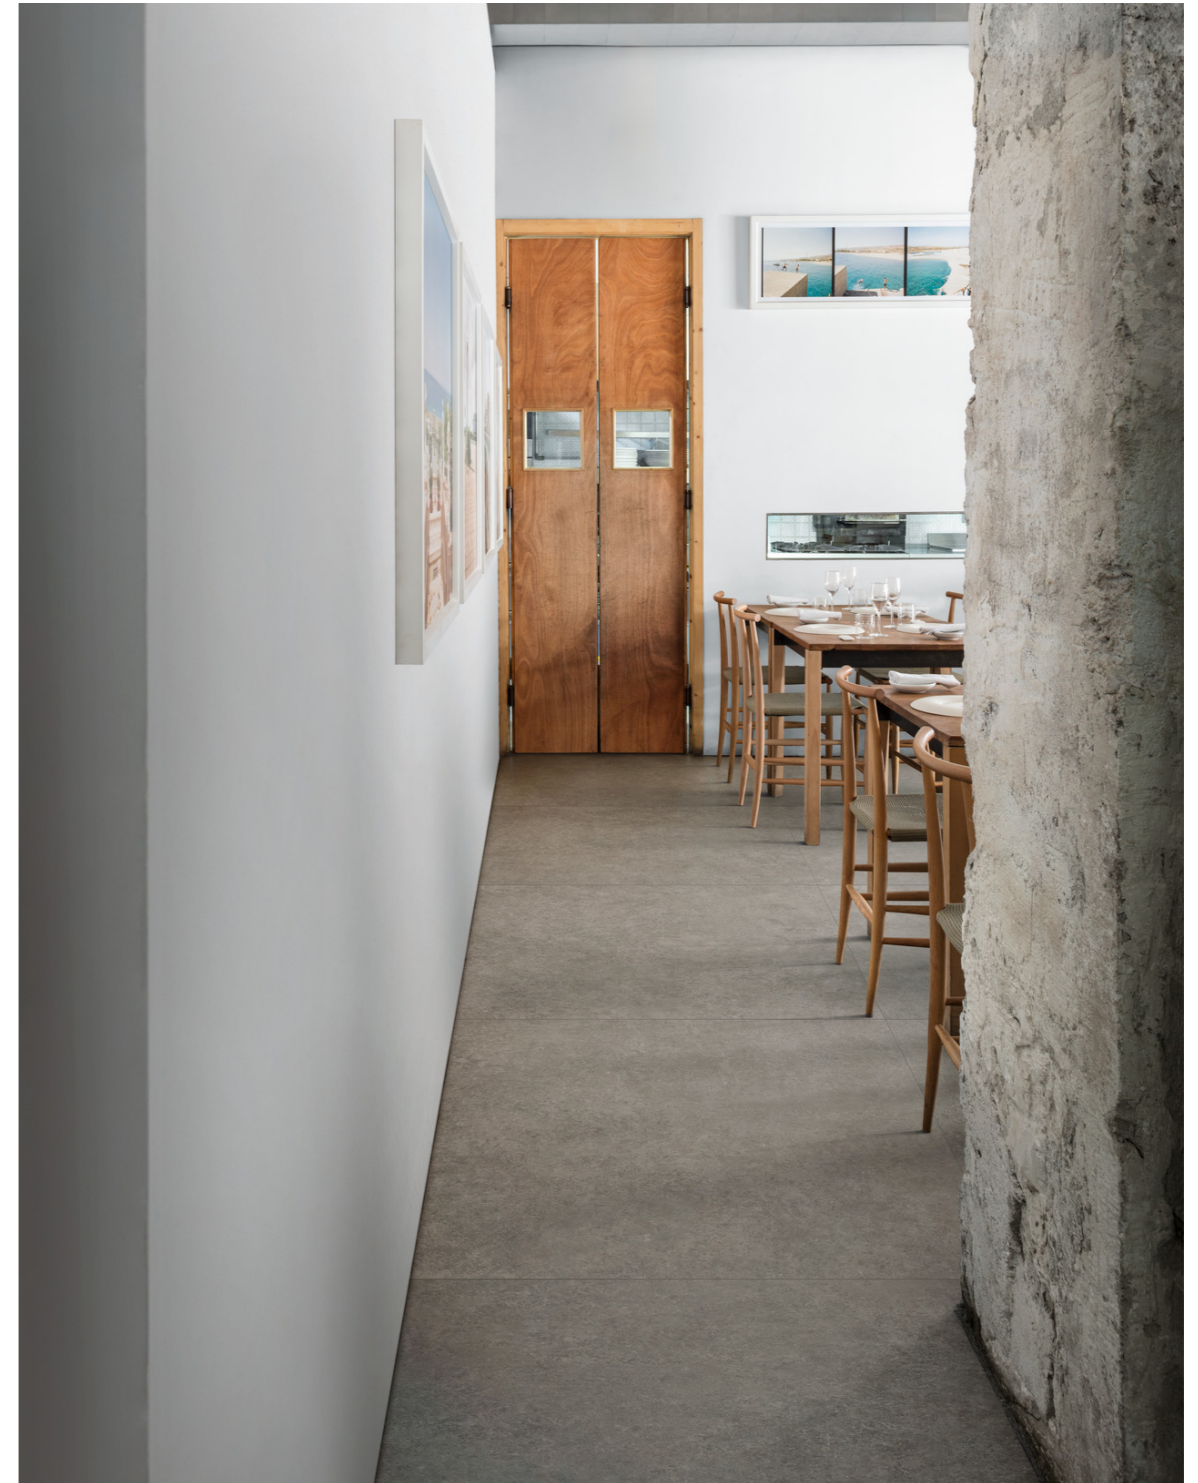

MP88 Room Room Antracite Rt 100x100cm