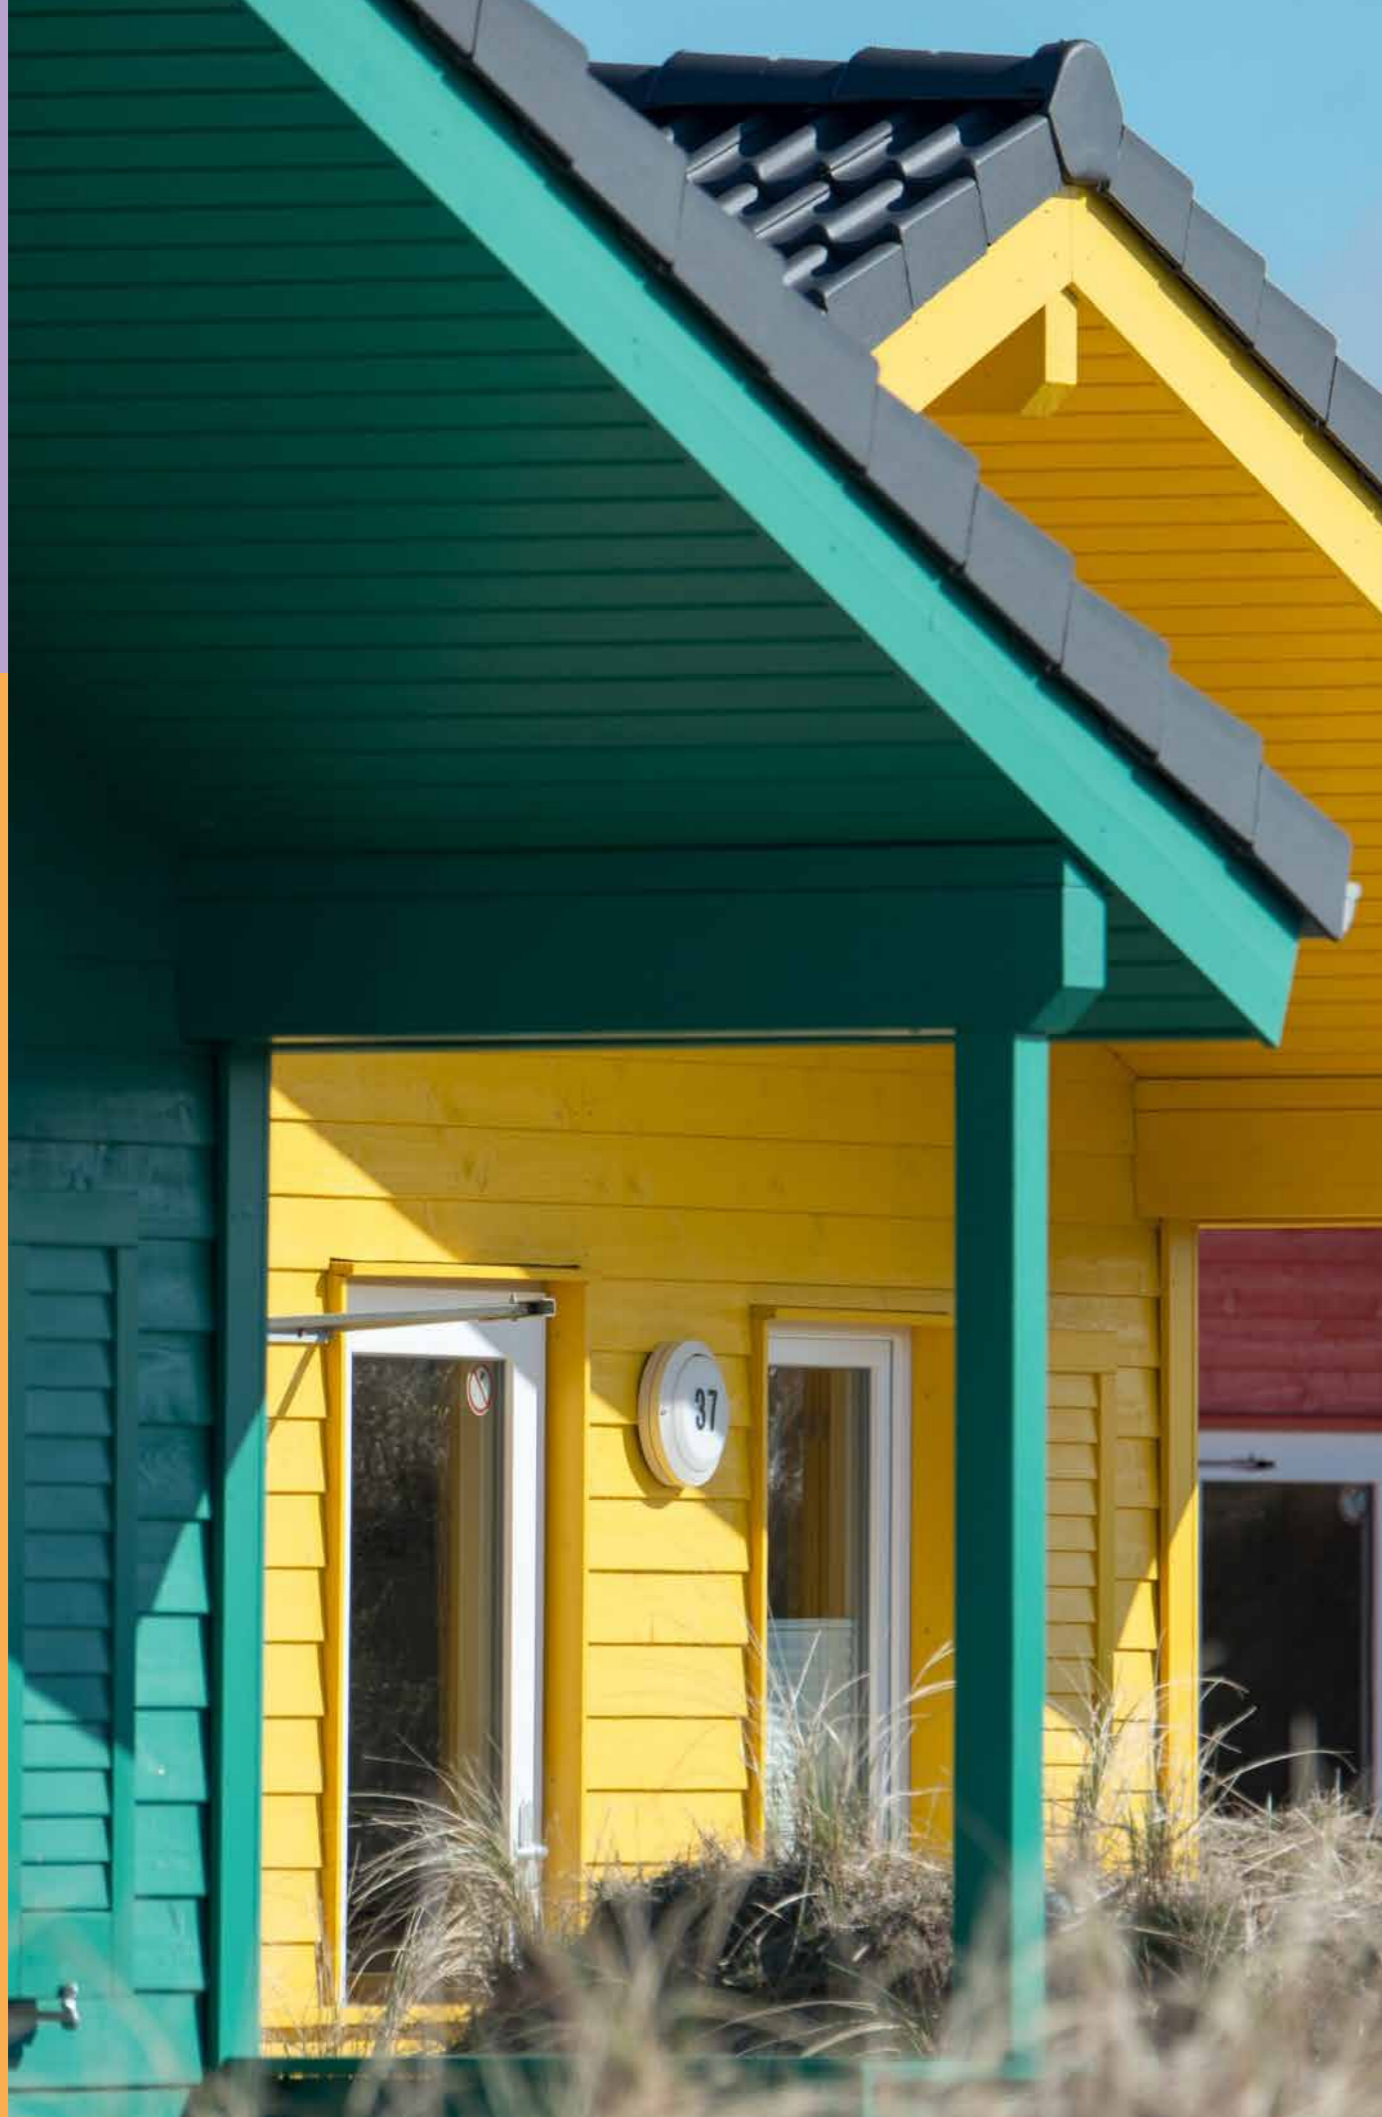

SENSE COLLECTION

LA COLLEZIONE SENSE È STATA CONCEPITA PER CONFERIRE AGLI SPAZI UN'ELEGANZA MODERNA E CONTEMPORANEA, CREANDO ATMOSFERE PIACEVOLMENTE VIVACI E ALLO STESSO TEMPO RILASSANTI. CARATTERIZZATA DA DETTAGLI DECORATIVI CHE PERMETTONO ABBINAMENTI CREATIVI E DISTINTI, SENSE RAPPRESENTA LA SCELTA IDEALE PER SOLUZIONI DI DESIGN SOFISTICATE E RAFFINATE.

The Sense collection is designed to give spaces a modern, contemporary elegance, conjuring up atmospheres that are pleasantly upbeat, yet relaxing. Featuring decorative details that allow for creative and stylish combinations, Sense is the ideal choice for sophisticated and refined design solutions.

La collection Sense a été conçue pour donner aux espaces une élégance moderne et contemporaine, en créant des atmosphères joliment vives et à la fois relaxantes. Caractérisée par des détails décoratifs qui permettent des associations créatives et distinctes, Sense représente le choix idéal pour des solutions de design sophistiquées et raffinées.

Die Sense-Kollektion verleiht Räumen eine moderne, zeitgemäße Eleganz und schafft eine Atmosphäre, die sowohl angenehm lebendig als auch entspannend ist. Sense zeichnet sich durch dekorative Details aus, die kreative und individuelle Kombinationen ermöglichen, und ist die ideale Wahl für anspruchsvolle und raffinierte Designlösungen.